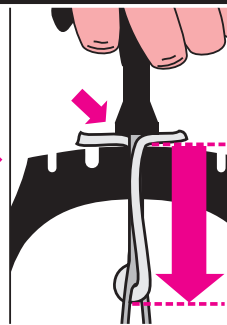

PREMA™

www.premaproducts.com

PREMA-INSERTS

SKU 3111 280/0606

WARNING: The PremaFill product is intended for temporary use only until the tire can be removed from the rim, inspected, and permanently repaired in accordance with industry standards. Permanent repairs can be performed using a Prema Combi Unit, Prema Universal Repair/Prema Stem combination, or Prema Reinforced Repair/Prema Stem combination in accordance with the appropriate Prema Nailhole Repair Manuals.