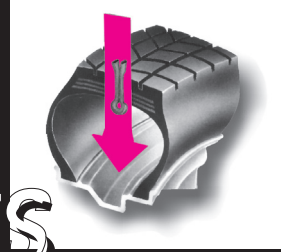

PREMA™

www.premaproducts.com

PREMA-INSERTS

SKU 3111 280/0606

WARNING: The PremaFill product is intended for temporary use only until the tire can be removed from the rim, inspected, and permanently repaired in accordance with industry standards. Permanent repairs can be performed using a Prema Combi Unit, Prema Universal Repair/Prema Stem combination, or Prema Reinforced Repair/Prema Stem combination in accordance with the appropriate Prema Nailhole Repair Manuals.