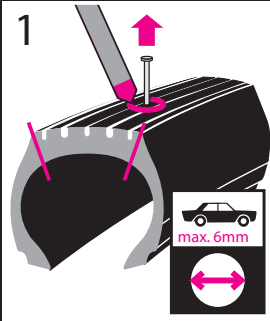

PREMA™

www.premaproducts.com

PREMA-INSERTS

SKU 3111 280/0606

WARNING: The PremaFill product is intended for temporary use only until the tire can be removed from the rim, inspected, and permanently repaired in accordance with industry standards. Permanent repairs can be performed using a Prema Combi Unit, Prema Universal Repair/Prema Stem combination, or Prema Reinforced Repair/Prema Stem combination in accordance with the appropriate Prema Nailhole Repair Manuals.