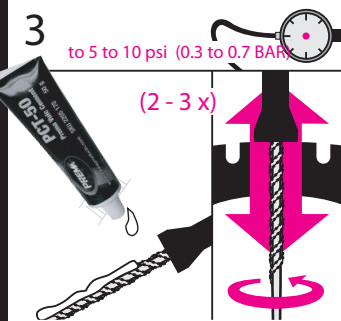

PREMA™

www.premaproducts.com

PREMA-INSERTS

SKU 3111 280/0606

WARNING: The PremaFill product is intended for temporary use only until the tire can be removed from the rim, inspected, and permanently repaired in accordance with industry standards. Permanent repairs can be performed using a Prema Combi Unit, Prema Universal Repair/Prema Stem combination, or Prema Reinforced Repair/Prema Stem combination in accordance with the appropriate Prema Nailhole Repair Manuals.