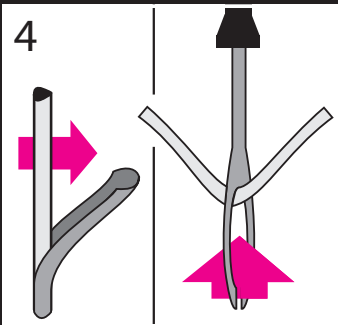

PREMA™

www.premaproducts.com

PREMA-INSERTS

SKU 3111 280/0606

WARNING: The PremaFill product is intended for temporary use only until the tire can be removed from the rim, inspected, and permanently repaired in accordance with industry standards. Permanent repairs can be performed using a Prema Combi Unit, Prema Universal Repair/Prema Stem combination, or Prema Reinforced Repair/Prema Stem combination in accordance with the appropriate Prema Nailhole Repair Manuals.