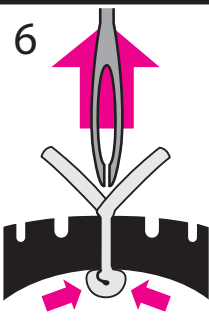

PREMA™

www.premaproducts.com

PREMA-INSERTS

SKU 3111 280/0606

WARNING: The PremaFill product is intended for temporary use only until the tire can be removed from the rim, inspected, and permanently repaired in accordance with industry standards. Permanent repairs can be performed using a Prema Combi Unit, Prema Universal Repair/Prema Stem combination, or Prema Reinforced Repair/Prema Stem combination in accordance with the appropriate Prema Nailhole Repair Manuals.