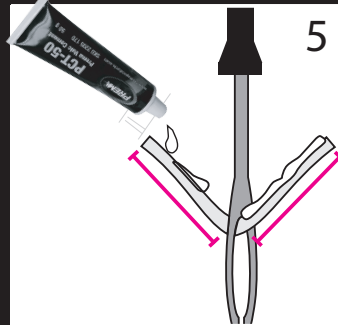

PREMA™

www.premaproducts.com

PREMA-INSERTS

SKU 3111 280/0606

WARNING: The PremaFill product is intended for temporary use only until the tire can be removed from the rim, inspected, and permanently repaired in accordance with industry standards. Permanent repairs can be performed using a Prema Combi Unit, Prema Universal Repair/Prema Stem combination, or Prema Reinforced Repair/Prema Stem combination in accordance with the appropriate Prema Nailhole Repair Manuals.