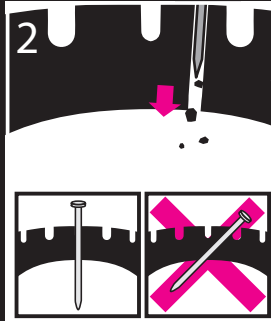

PREMA™

www.premaproducts.com

PREMA-INSERTS

SKU 3111 280/0606

WARNING: The PremaFill product is intended for temporary use only until the tire can be removed from the rim, inspected, and permanently repaired in accordance with industry standards. Permanent repairs can be performed using a Prema Combi Unit, Prema Universal Repair/Prema Stem combination, or Prema Reinforced Repair/Prema Stem combination in accordance with the appropriate Prema Nailhole Repair Manuals.