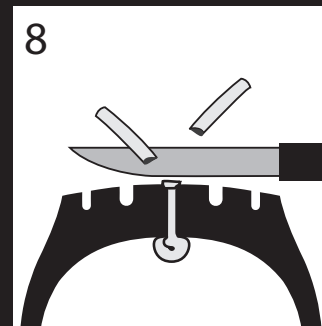

PREMA™

www.premaproducts.com

PREMA-INSERTS

SKU 3111 280/0606

WARNING: The PremaFill product is intended for temporary use only until the tire can be removed from the rim, inspected, and permanently repaired in accordance with industry standards. Permanent repairs can be performed using a Prema Combi Unit, Prema Universal Repair/Prema Stem combination, or Prema Reinforced Repair/Prema Stem combination in accordance with the appropriate Prema Nailhole Repair Manuals.